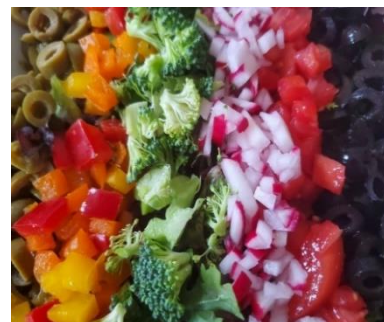

1. Choose One Foundation Extra/Blending for an additional cost.

Iceberg Lettuce
Spring Mix
Spinach
Kale

No Foundation - Toppings Only

2. Fill It In

Unlimited Options

Dill Pickles
Bread & Butter Pickles
Corn (Whole Kernel)
Black Olives
Banana Peppers
Green Olives
Cucumbers
Onions
Green Onions
Bell Peppers
Broccoli
Tomatoes
Eggs
Cauliflower
Carrots
Radishes
Sweet Peas

3. Make It Meaty

Unlimited Options

Mushrooms
Black Beans
Diced Turkey
Diced Chicken
Pork Bacon Bits
Diced Ham

4. Fruits

Unlimited Options

Pineapples
Strawberries
Mandarin Oranges
Craisins

5. Top It Off

Unlimited Options

Feta Cheese
Cheddar Cheese
Pepper Jack Cheese
Colby Jack Cheese
Fried Onions
Avocado
Croutons OR
Oyster Crackers

6. Nuts

Unlimited Options

Sunflower Seeds
Almonds
Pecans
Walnuts

7. Dress It Up

ONE homemade dressing included