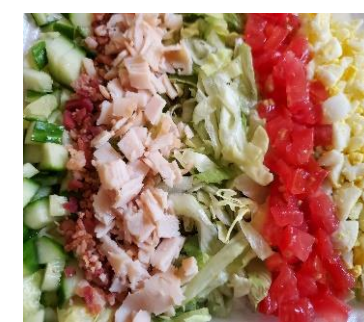

1. Choose One Foundation Extra/Blending for an additional cost.

Iceberg Lettuce
Spring Mix
Spinach
Kale

No Foundation - Toppings Only

2. Fill It In

Unlimited Options

Dill Pickles
Bread & Butter Pickles
Corn (Whole Kernel)
Black Olives
Banana Peppers
Green Olives
Cucumbers
Onions
Green Onions
Bell Peppers
Broccoli
Tomatoes
Eggs
Cauliflower
Carrots
Radishes
Sweet Peas

3. Make It Meaty

Unlimited Options

Mushrooms
Black Beans
Diced Turkey
Diced Chicken
Pork Bacon Bits
Diced Ham

4. Fruits

Unlimited Options

Pineapples
Strawberries
Mandarin Oranges
Craisins

5. Top It Off

Unlimited Options

Feta Cheese
Cheddar Cheese
Pepper Jack Cheese
Colby Jack Cheese
Fried Onions
Avocado
Croutons OR
Oyster Crackers

6. Nuts

Unlimited Options

Sunflower Seeds
Almonds
Pecans
Walnuts

7. Dress It Up

ONE homemade dressing included